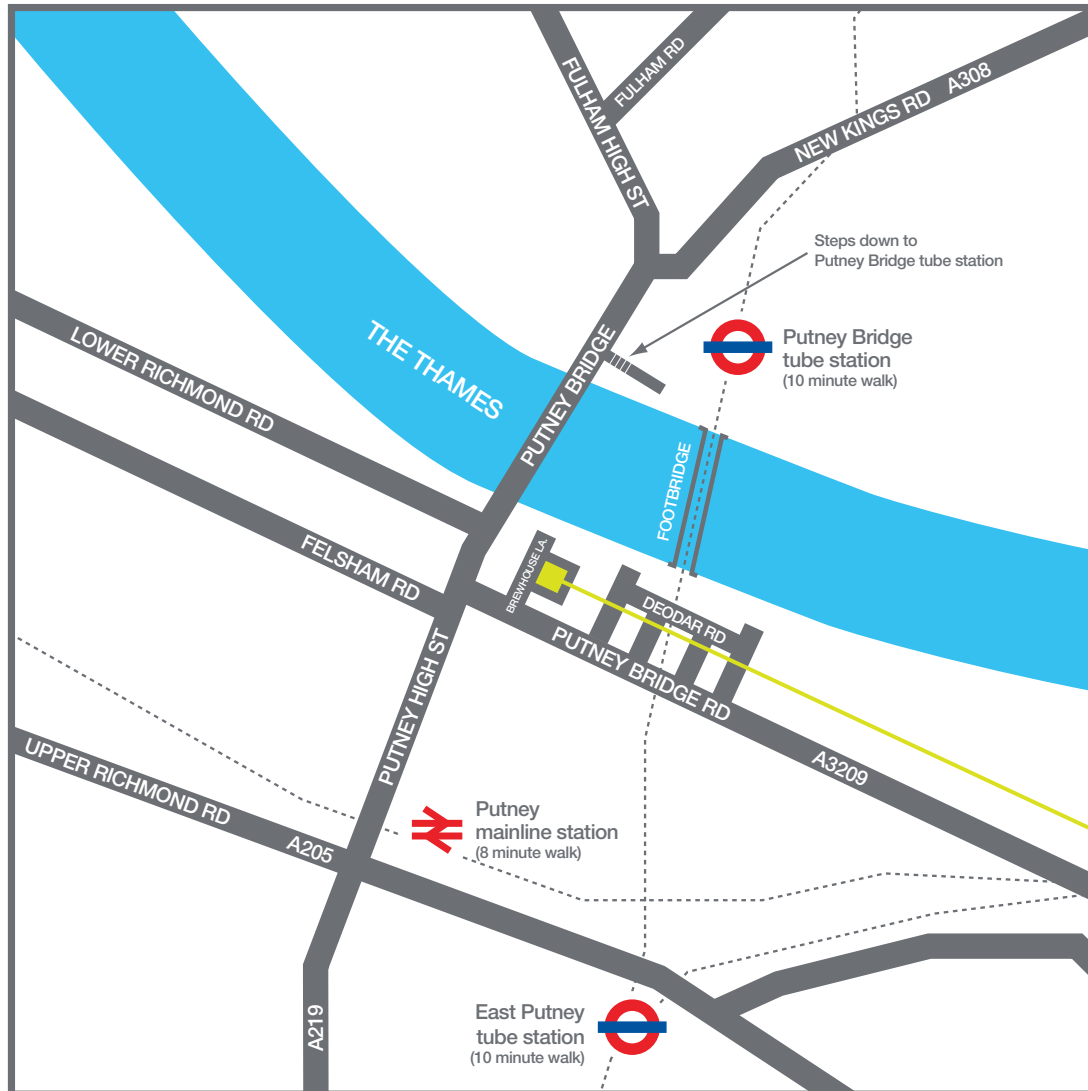

Works MC
1 Castle Court
1 Brewhouse Lane
London SW15 2JJ

Telephone
+44 (0)20 8780 9700

Fax
+44 (0)20 8780 9444

Email
info@worksmc.com

Web
worksmc.com